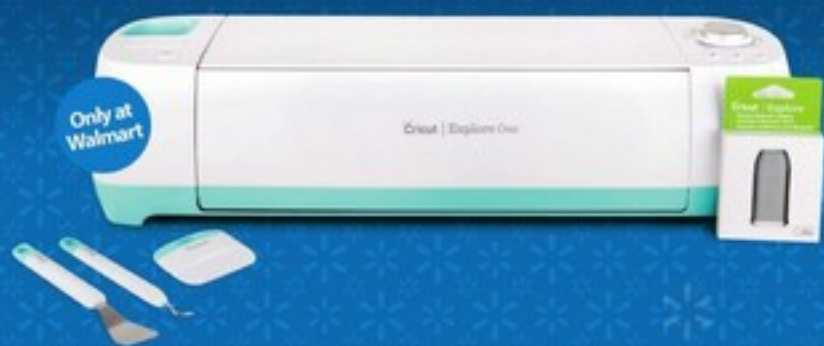

SPECIAL BUY

$169

Cricut® Explore™
One Special Edition
Bluetooth® Bundle