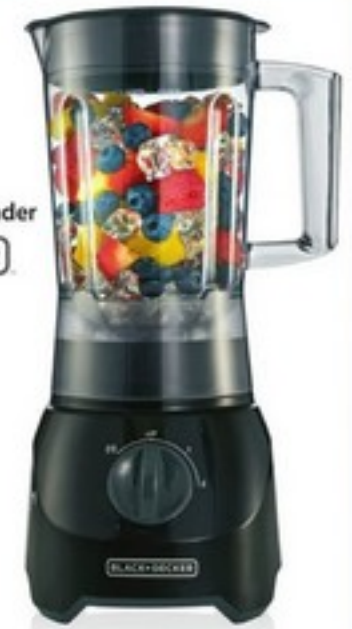

All items in this ad are available in limited quantities. Sorry, no rain checks.

All props sold separately.

Walmart  25BASE

Shop all day and night at Walmart.com

Crock-Pot® 5-Qt. Slow Cooker

CROCK-POT
THE ORIGINAL SLOW COOKER

Black+Decker® Griddle
• Nonstick

BLACK+DECKER

Black+Decker® Blender

BLACK+DECKER

Farberware®
11" Skillet

FARBERWARE

SPECIAL BUY
976
each

Farberware®
1.5L Fryer